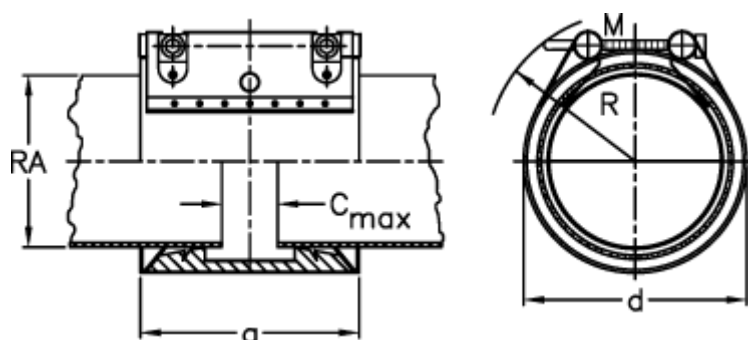

# Data Sheet

Article number: 025818660125

Description: Norma Connect pipe coupling  
PLAST GRIP PGL W5 Ø=125,0 NBR, 16 bar

## Measures

a	= 115.0
C max with insertion band	= 25
d	= 155
M (screw)	= M12
Nominal pressure (bar)	= 16
R	= 185
RA	= 125.0
RA min-RA max plastic	= 123,0-127,0

Weight a piece = 3.2